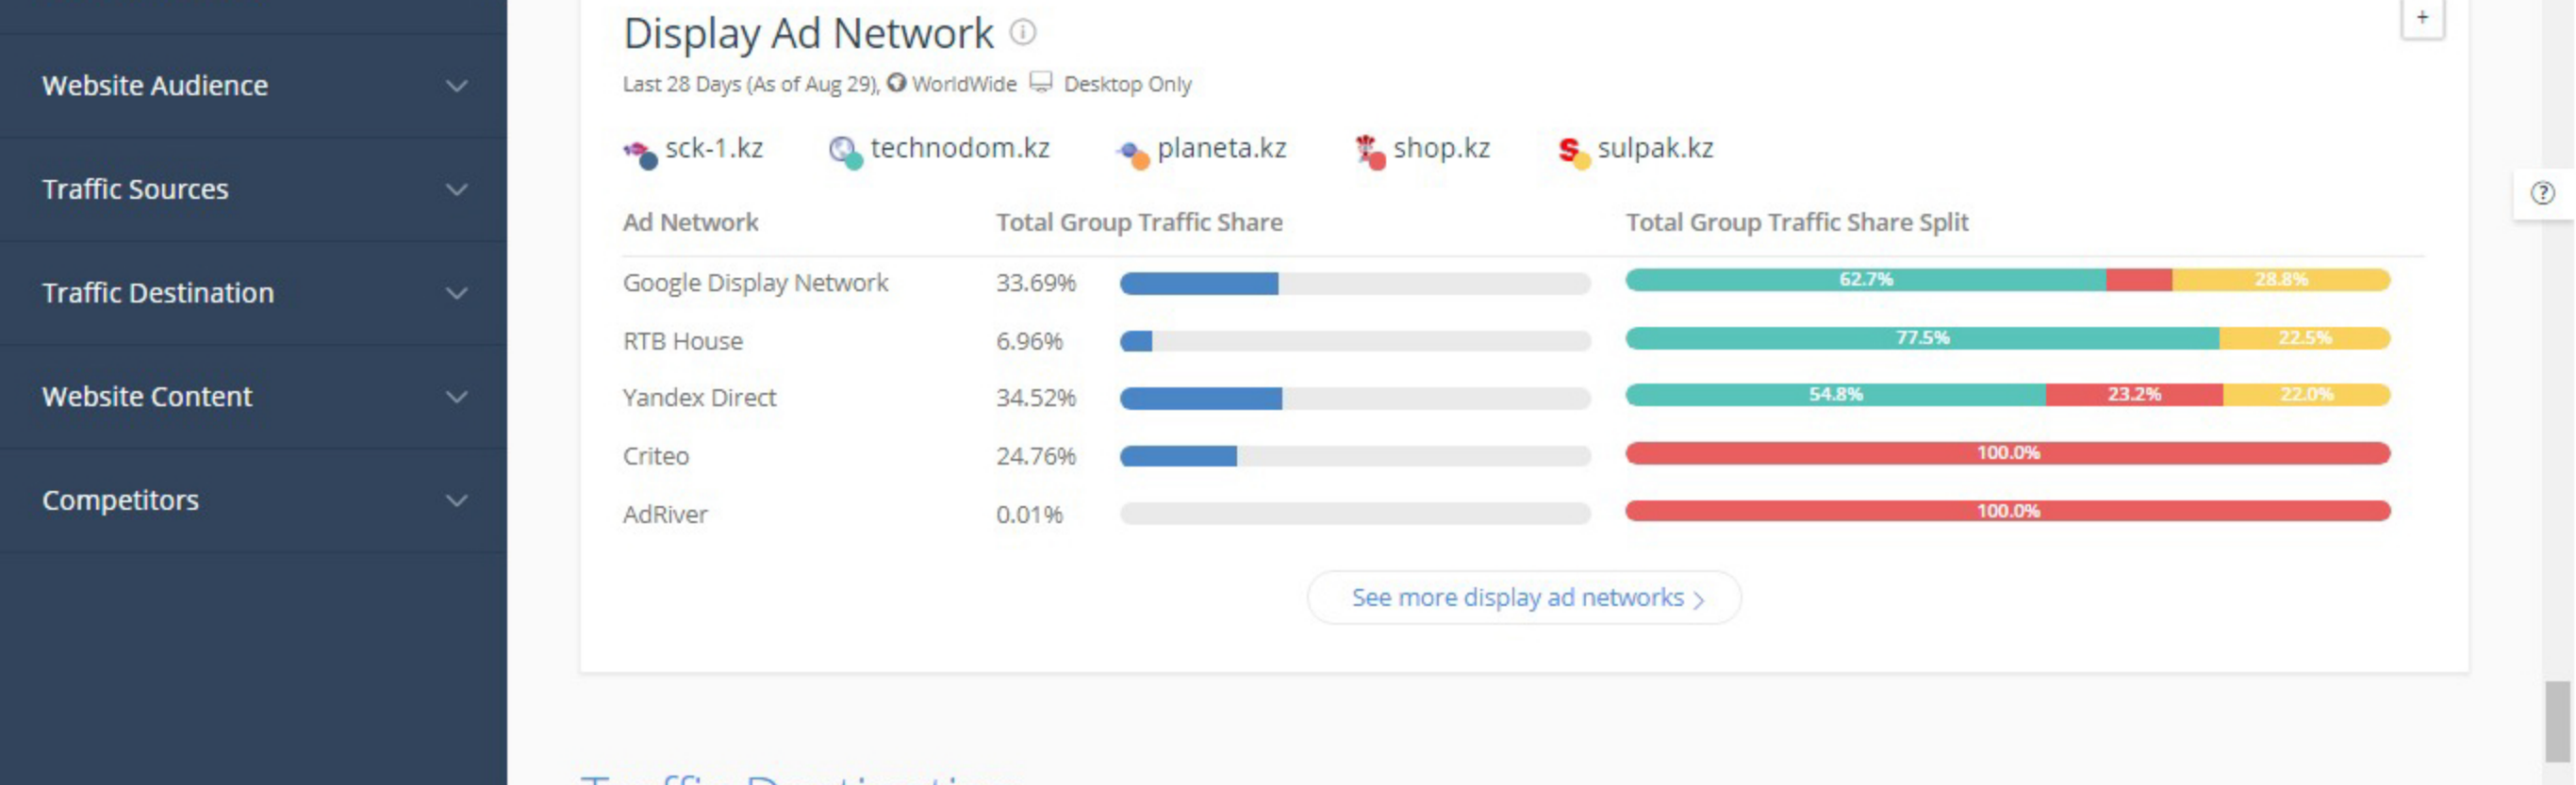

Search Sources - Search Traffic By Engines

Domain	google	yandex	yandex	syndicated	syndicated	duckduckgo	duckduckgo	duckduckgo	rambler	rambler
sck-1.kz	100.00%	N/A	N/A	N/A	N/A	N/A	N/A	N/A	N/A	N/A
technodom.kz	93.79%	5.62%	0.37%	0.01%	0.20%	N/A	N/A	N/A	N/A	N/A
planeta.kz	90.61%	8.61%	0.78%	0.18%	N/A	N/A	N/A	N/A	N/A	N/A
shop.kz	81.58%	16.44%	1.79%	0.14%	N/A	N/A	N/A	N/A	N/A	N/A
sulpak.kz	67.30%	32.30%	0.26%	0.14%	N/A	N/A	N/A	N/A	N/A	N/A