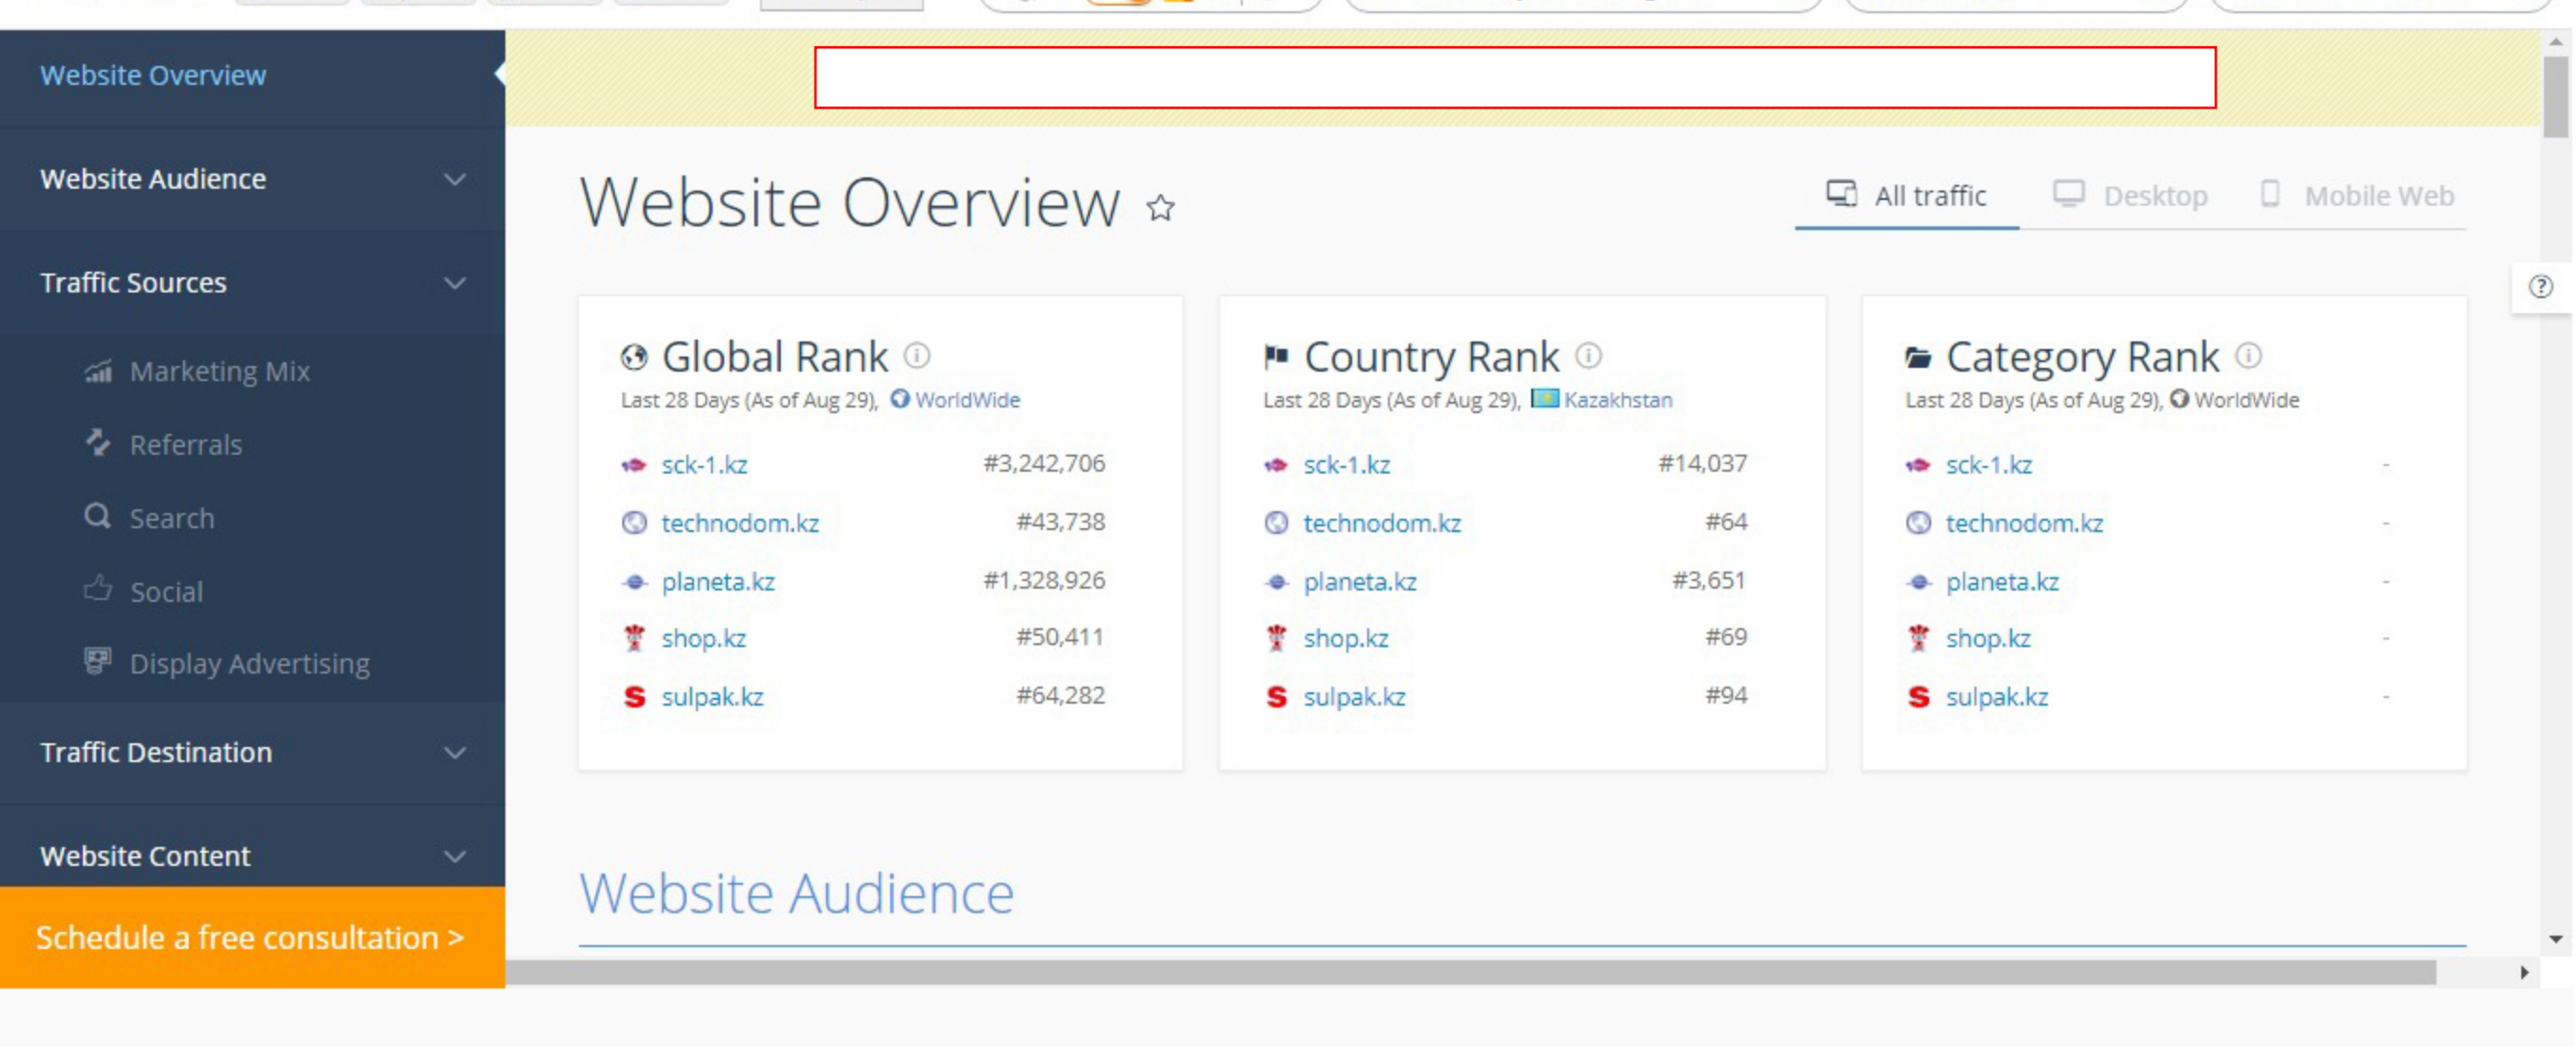

Engagement (Last 28 days)

Domain	Avg. Daily Visits	Unique Visitors	Visits / Unique Visitors	Avg. Visit Duration	Pages/Visit	Bounce Rate
sck-1.kz	< 5,000	0	N/A	00:03:16	3.83	17.29%
technodom.kz	34,273	0	N/A	00:06:22	7.40	26.83%
planeta.kz	< 5,000	0	N/A	00:03:02	4.24	17.68%
shop.kz	30,153	0	N/A	00:07:15	7.04	24.23%
sulpak.kz	21,549	0	N/A	00:06:40	7.45	21.93%