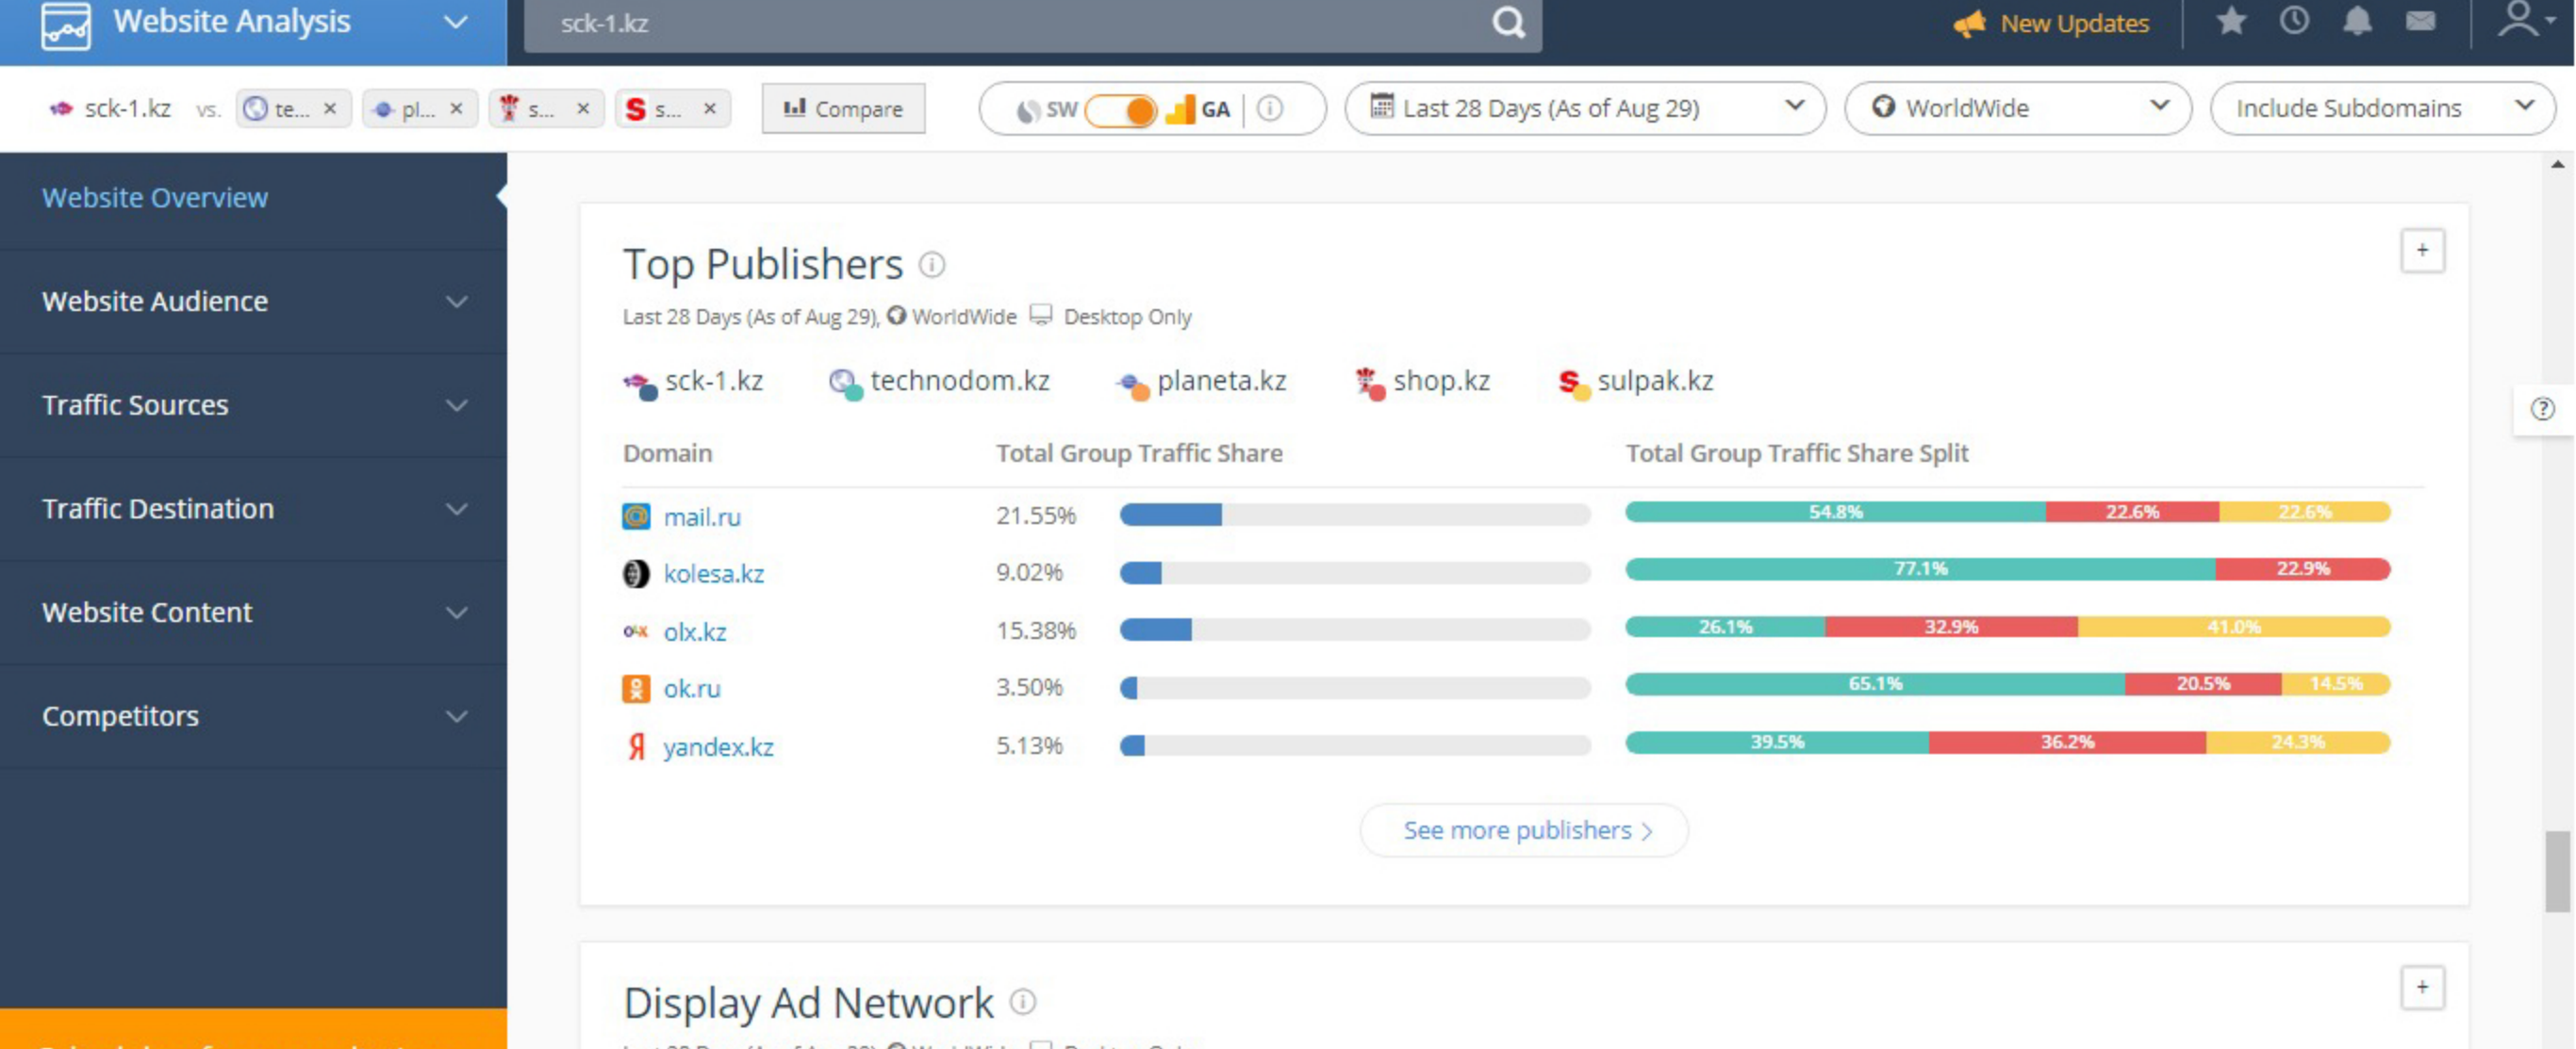

Search Sources - Search Traffic By Engines

Domain	google	yandex	yandex	syndicated	syndicated	duckduckgo	duckduckgo	duckduckgo	rambler	rambler
sck-1.kz	100.00%	N/A	N/A	N/A	N/A	N/A	N/A	N/A	N/A	N/A
technodom.kz	93.79%	5.62%	0.37%	0.01%	0.20%	N/A	N/A	N/A	N/A	N/A
planeta.kz	90.61%	8.61%	0.78%	0.18%	N/A	N/A	N/A	N/A	N/A	N/A
shop.kz	81.58%	16.44%	1.79%	0.14%	N/A	N/A	N/A	N/A	N/A	N/A
sulpak.kz	67.30%	32.30%	0.26%	0.14%	N/A	N/A	N/A	N/A	N/A	N/A