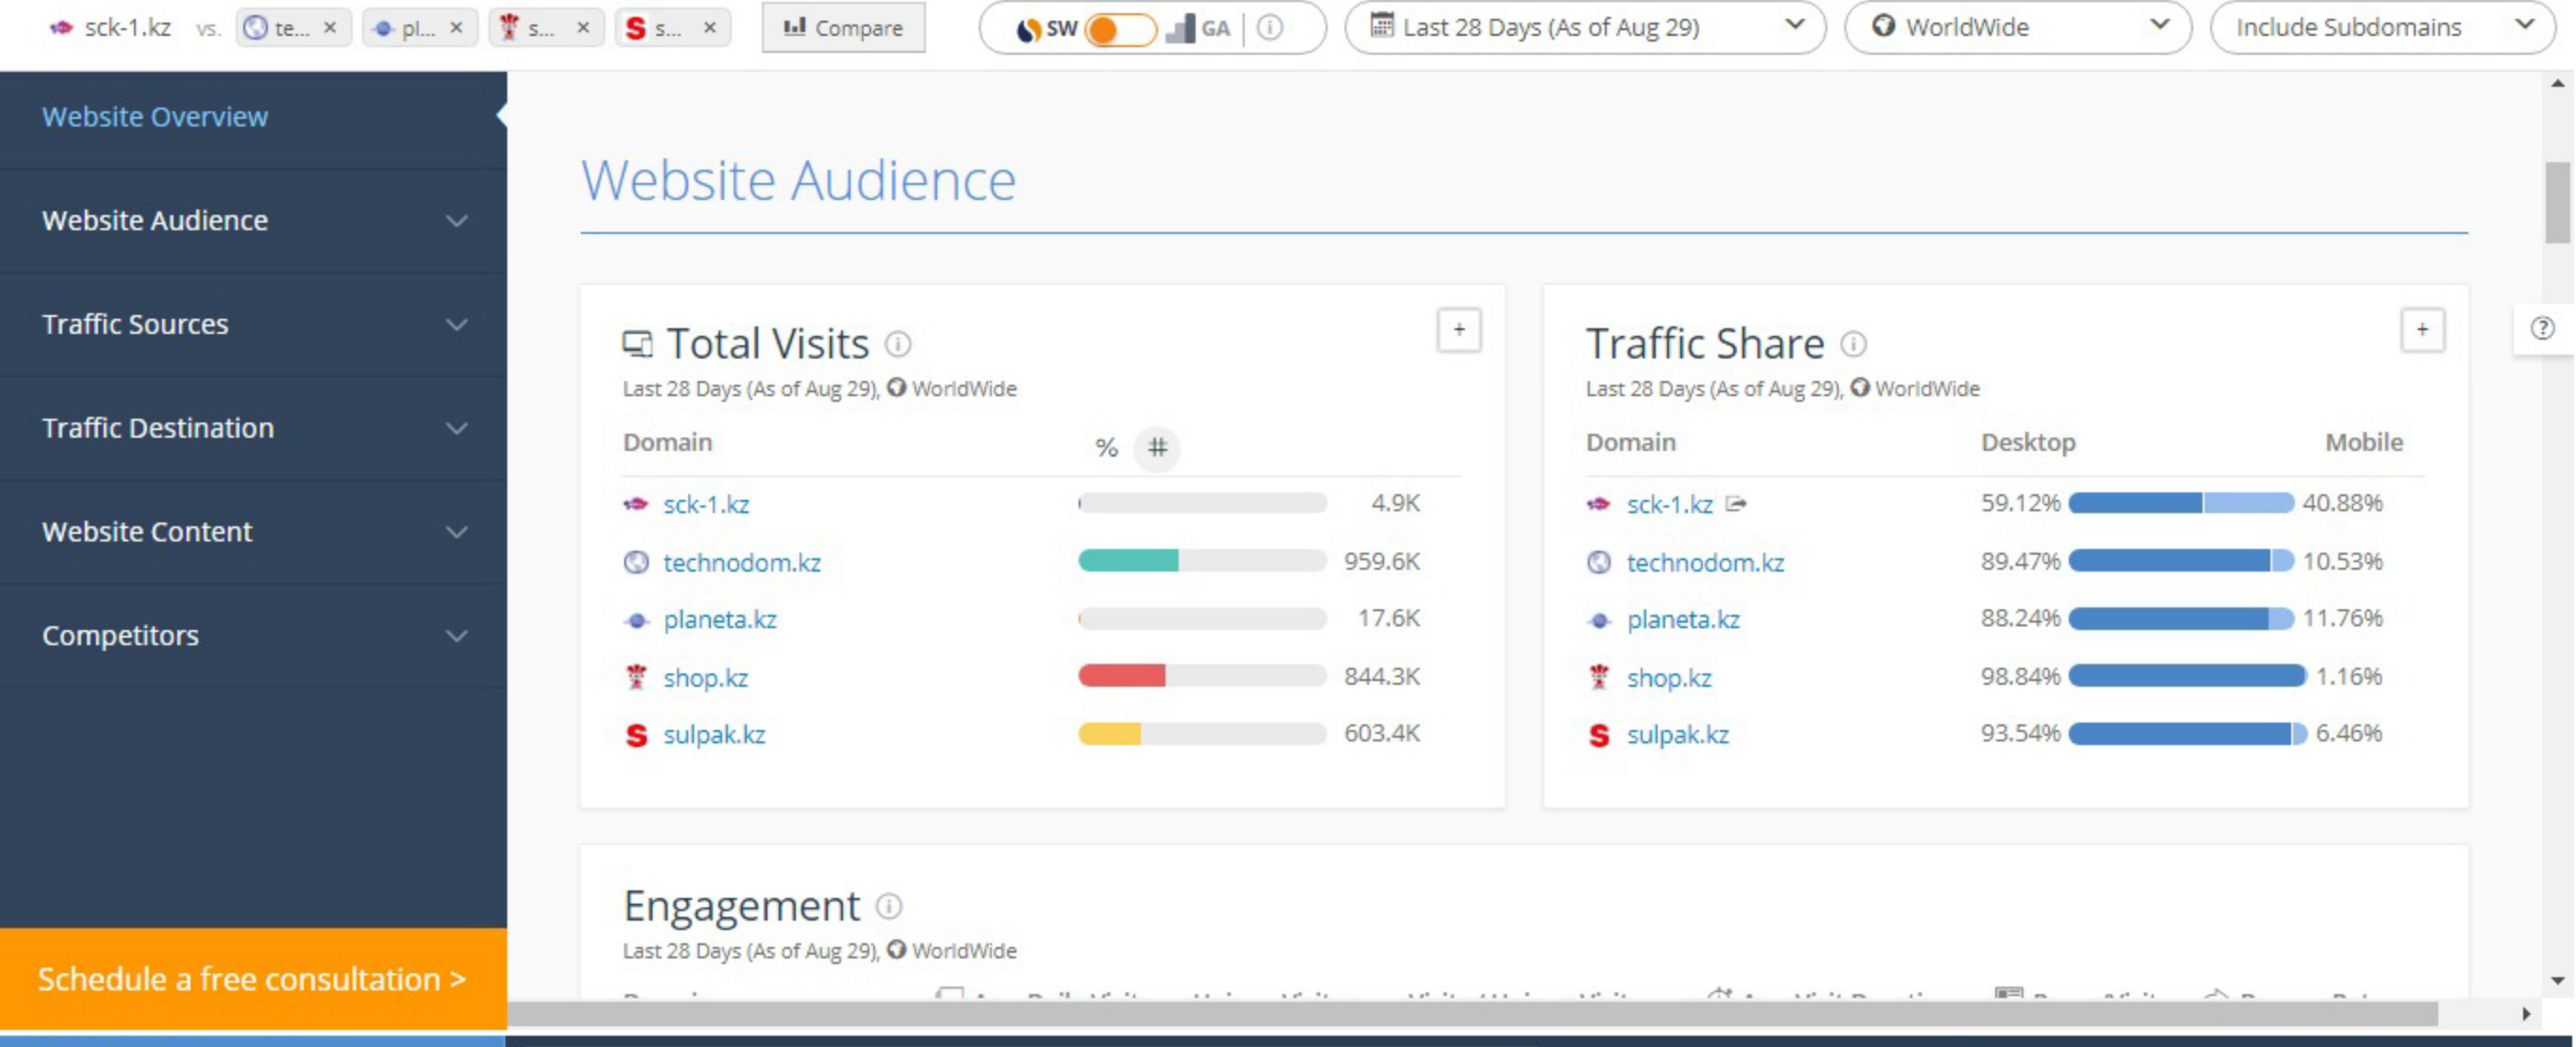

Engagement (Last 28 days)

Domain	Avg. Daily Visits	Unique Visitors	Visits / Unique Visitors	Avg. Visit Duration	Pages/Visit	Bounce Rate
sck-1.kz	< 5,000	0	N/A	00:03:16	3.83	17.29%
technodom.kz	34,273	0	N/A	00:06:22	7.40	26.83%
planeta.kz	< 5,000	0	N/A	00:03:02	4.24	17.68%
shop.kz	30,153	0	N/A	00:07:15	7.04	24.23%
sulpak.kz	21,549	0	N/A	00:06:40	7.45	21.93%